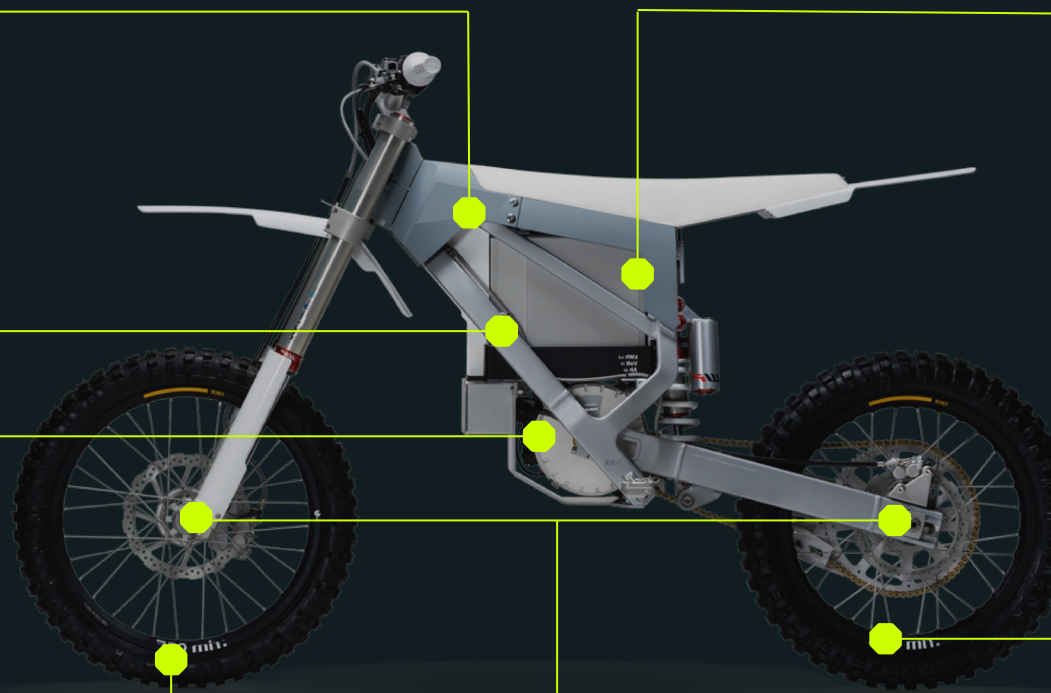

2024 TECHNICAL RULES

HYPERBIKE

SEPCS

CAN BUS

Battery < 6 Kwh

*Power **UNLIMITED***

*Front tire **21"***

*Weight > **113 kg***

*Rear tire **19"/18"***

*Wheelbase > **1'470 mm***

GT

SEPCS

CAN BUS from 2025

Battery < 5 Kwh

Power **UNLIMITED**

Front tire **21"/19"**

85 kg to 112 kg

rear tire **18"/19"**

Wheelbase **1'325 to 1'430 mm**